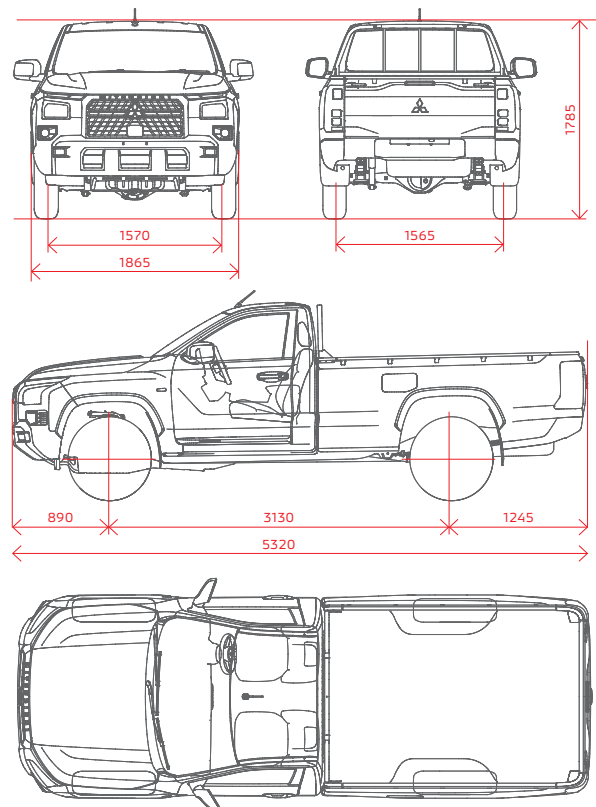

SAFETY

Model / Variant			M/T
Active			
Emergency Stop Signal System (ESS)			With
Brake Override System			With
Active Limited Slip Differential (Brake Control)			With
Anti-Lock Braking System (ABS)			With
Electronic Brake-force Distribution (EBD)			With
Brake Assist (BA)			With
Active Stability Control (ASC)			With
Hill-Start Assist (HSA)			With
Trailer Stability Assist (TSA)			With
Seatbelt Reminder			Driver & Passenger
High Mount Stop Lamp			With (LED)
ISOFIX			With Front Tether (x1)
Passive			
Dual SRS Airbags			With
Driver's Knee Airbag			With
RISE Body			With Extra Rigid Frame
Side Impact Door Beams			With
Rear Guard Bar			With
Seatbelts	Front	3-point ELR with Pretensioner	
Collapsible Steering Column			With
Collapsible Brake Pedal			With
Security			
Alarm System			With
Immobilizer			With

DIMENSIONAL VIEWS

All measurements in millimetres

MITSUBISHI MOTORS

Official Distributor:

Mitsubishi Motors Malaysia Sdn Bhd

200501002982 (680028-M)

Level 6, Building A, Dataran PHB, Saujana Resort, Seksyen U2, 40150 Shah Alam, Selangor.

[f](#) [@](#) MitsubishiMotorsMalaysia

www.mitsubishi-motors.com.my

5 YEARS WARRANTY
OF **200,000KM**

Applicable for private vehicle registration only.

1. Mitsubishi Motors Malaysia reserves the right to alter any details of specifications and equipment without prior notice.
2. Vehicle and specifications may vary from models available locally. Vehicle body and accessory colours may differ slightly from illustrations.
3. Some accessories upgrades are by Mitsubishi Motors Malaysia authorized dealers.